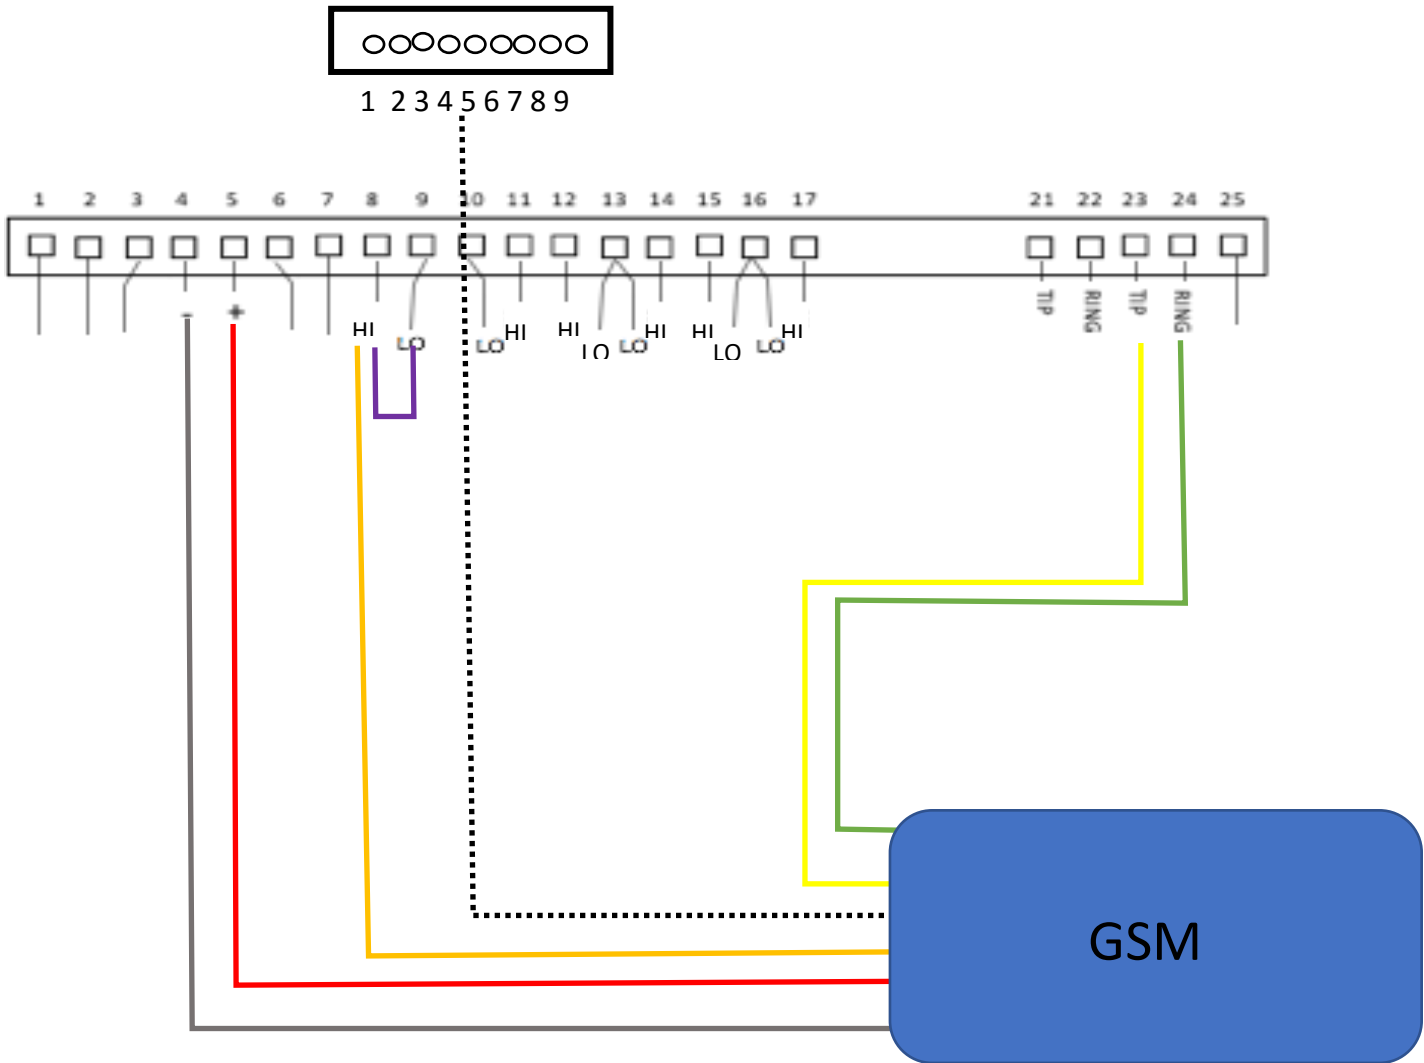

VISTA 15P / 20P

KEY	
Color	Input
Yellow	TIP
Green	RING
White	Pin 5
Orange	ZONE
Grey	-AUX
Red	+AUX
Purple (Resistor)	Across zone