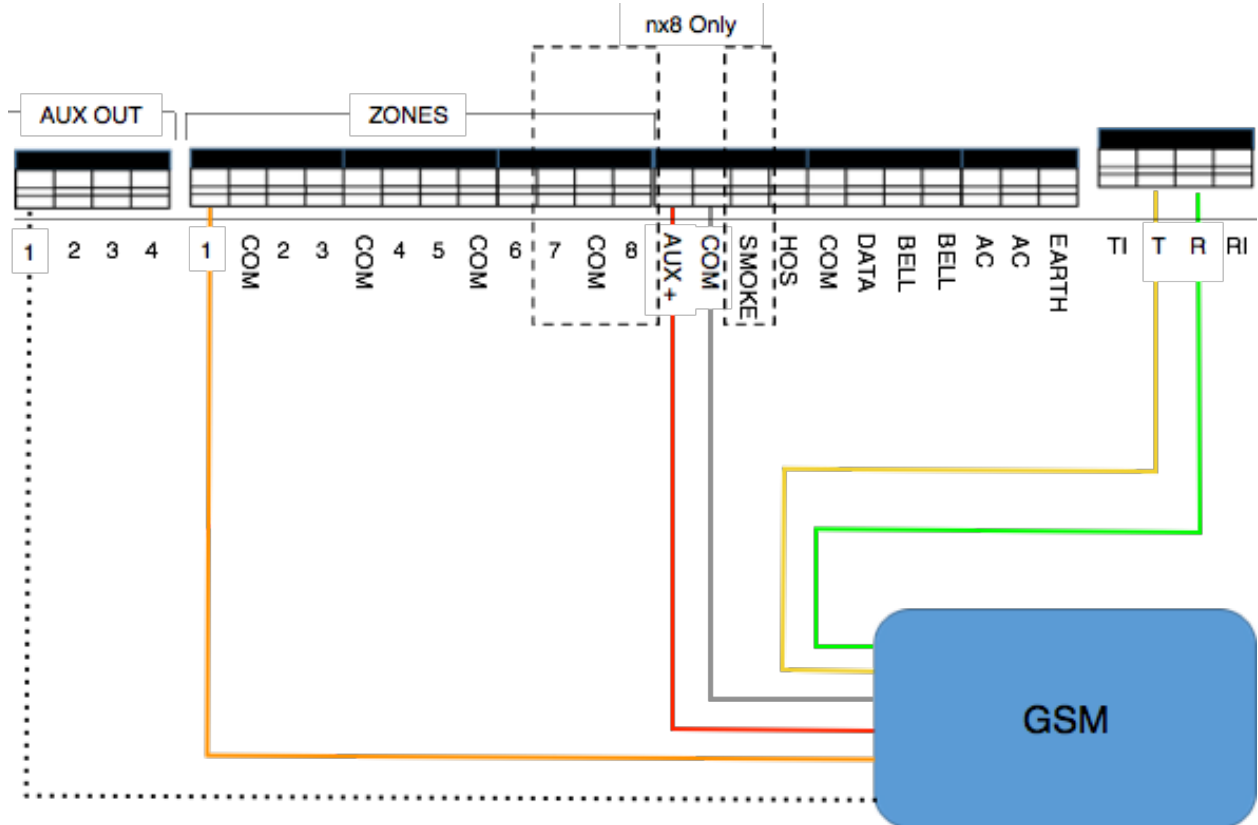

# Caddx NX6 and NX8

KEY	
Color	Input
Yellow	TIP
Green	RING
White	AUX
Orange	Zone
Grey	COM
Red	+AUX